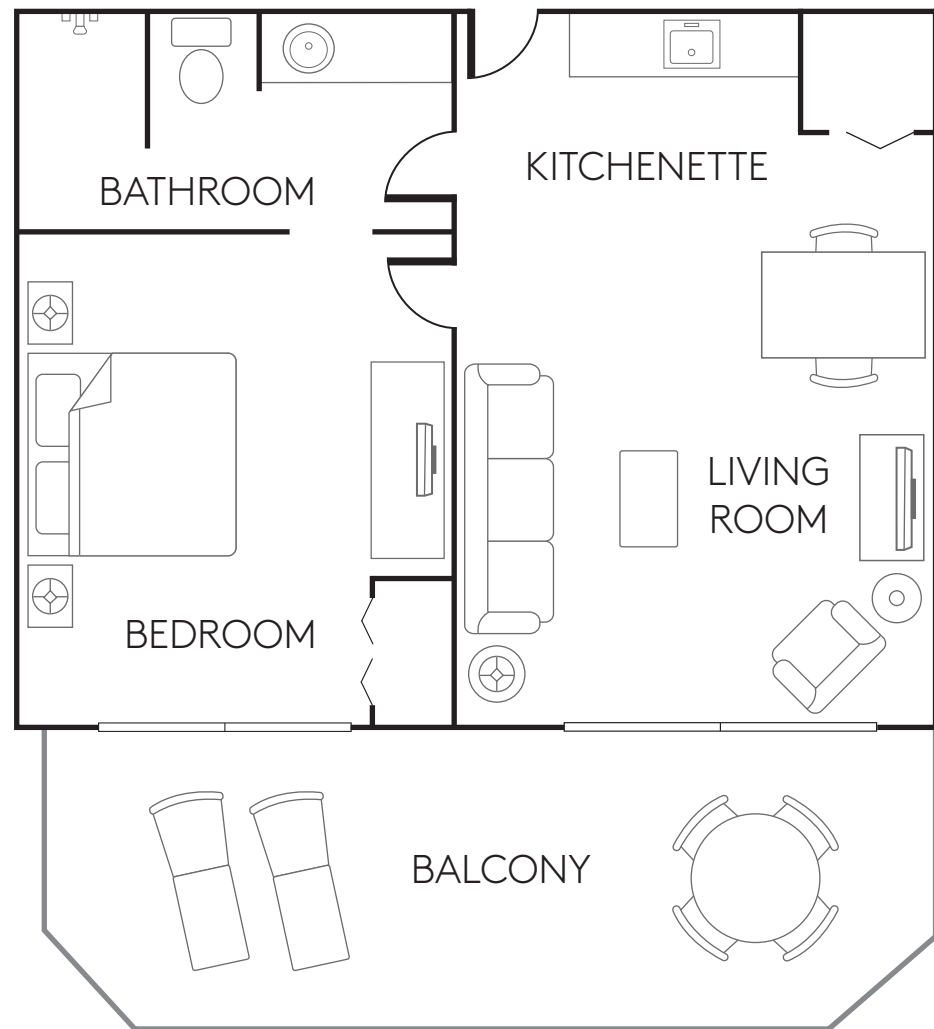

POOL BEACH VIEW ONE BEDROOM SUITE

700 square feet

Gulf of Mexico