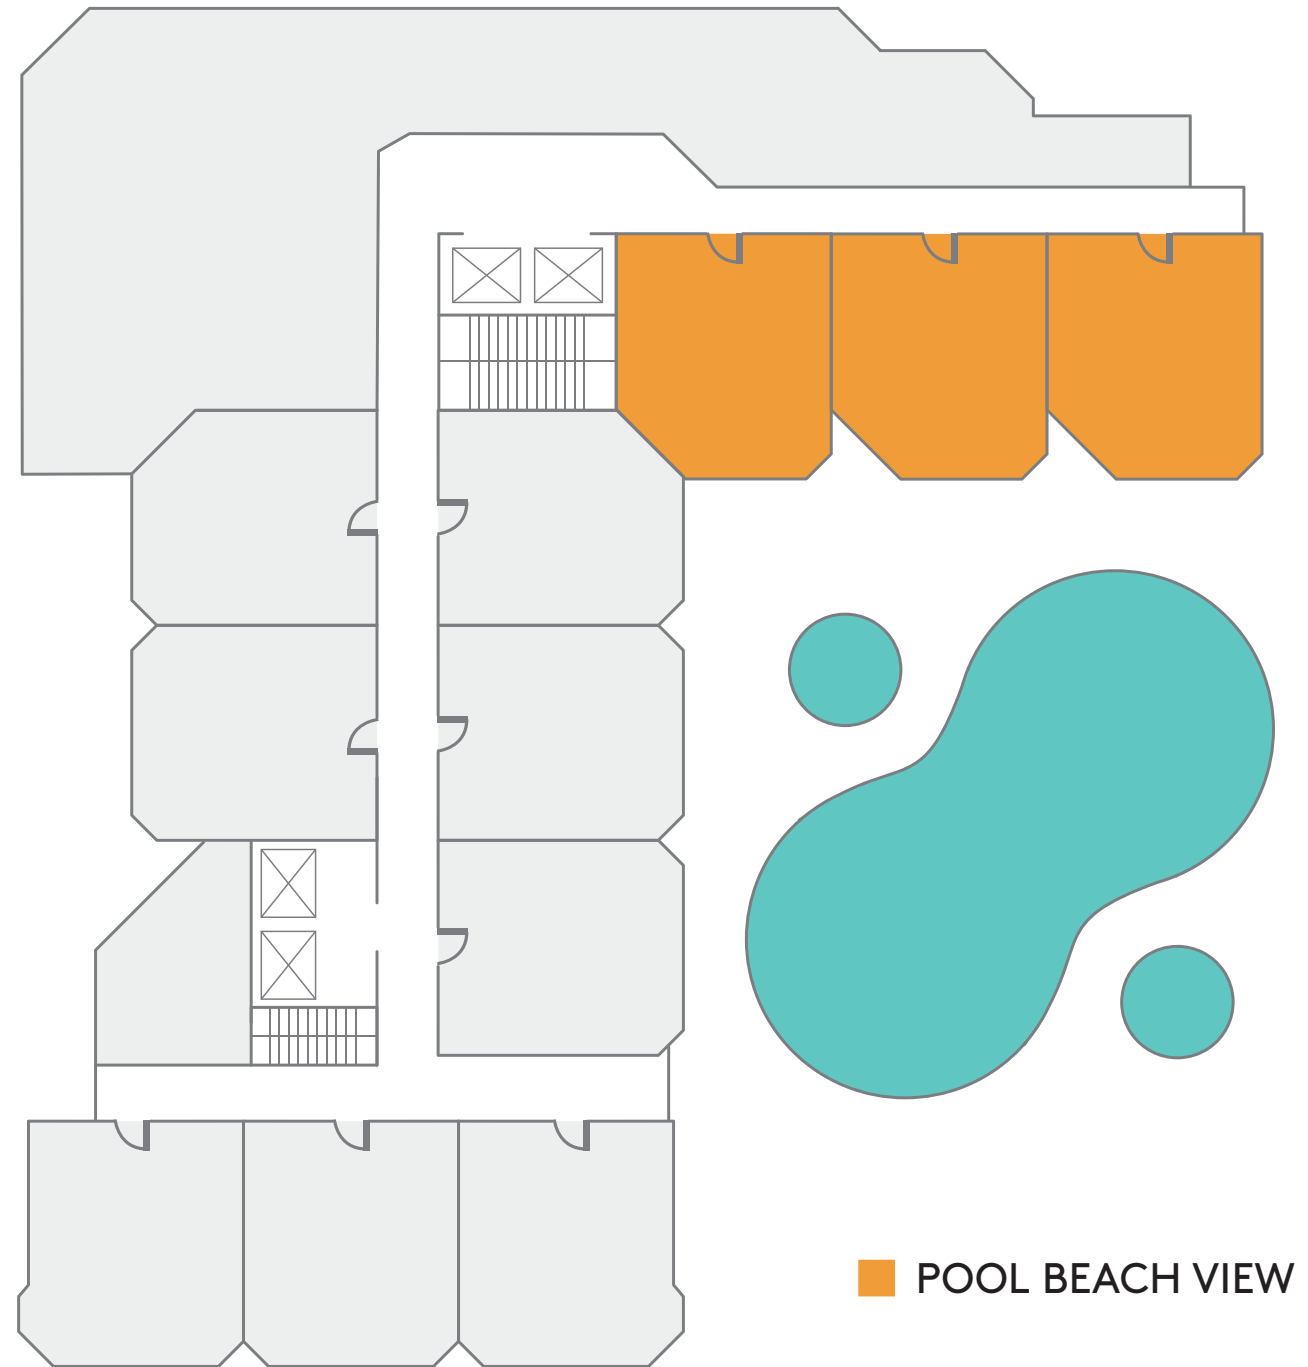

POOL BEACH VIEW ONE BEDROOM SUITE

700 square feet

Gulf of Mexico